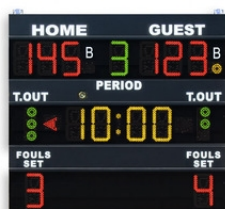

SUGGESTED SPORTS
Multi-sport

FS-series Multisport Scoreboards

Scoreboards FS-100, FS-100N

(art. 236) Size: 200x120x9cm.

Digits 30cm high - Protected against the shots of ball
art.236: FS-100 - With words HOME-GUEST, LOCALI-OSPITI, ...
art.236N: FS-100N - With team-names words programmable
SCORES [0-99], **CHRONOMETER** [99:59]
PERIOD/SET [0-9], **TIMEOUT** [3]

SUGGESTED SPORTS
Handball
Water polo
Hockey
Tennis
ect.

Scoreboards FS-110, FS-110N

(art. 238) Size: 200x120x9cm.

Digits 30cm high - Protected against the shots of ball
art.238: FS-110 - With words HOME-GUEST, LOCALI-OSPITI, ...
art.238N: FS-110N - With team-names words programmable
SCORES [0-199], **CHRONOMETER** [99:59]
PERIOD/SET [0-9], **TIMEOUT** [3],
POSSESSION/SERVICE [arrows], **BONUS** [1]

SUGGESTED SPORTS
Basketball
Volleyball
Handball
Water polo
Hockey
Tennis
Beach volley
ect.

Scoreboards FS-120, FS-120N - FIBA

(art. 240) Size: 200x180x9cm.

Digits 30cm high - Protected against the shots of ball
art.240: FS-120 - With words HOME-GUEST, LOCALI-OSPITI, ...
art.240N: FS-120N - With team-names words programmable
SCORES [0-199], **CHRONOMETER** [99:59]
PERIOD/SET [0-9], **TEAM FOULS/WIN SETS** [0-9]
TIMEOUT [3], **POSSESSION/SERVICE** [arrows], **BONUS** [1]

SUGGESTED SPORTS
Basketball
Volleyball
Five-a-side, Futsal
Handball
Water polo
Hockey
Tennis
Beach volley
ect.

Scoreboards FS-130, FS-130N - FIBA

(art. 242) Size: 200x180x9cm.

Digits 30cm high - Protected against the shots of ball
art.242: FS-130 - With words HOME-GUEST, LOCALI-OSPITI, ...
art.242N: FS-130N - With team-names words programmable
SCORES [0-199], **CHRONOMETER** [99:59]
PERIOD/SET [0-9], **TEAM FOULS/WIN SETS** [0-9]
TIMEOUT [3], **POSSESSION/SERVICE** [arrows], **BONUS** [1]
LAST PLAYER FOUL [player number, foul number]