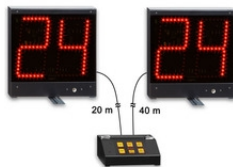

Basketball > 24 second shot clock - Perimeter Lights (list of models)

WIRELESS 24 second shot clock display

WSC-24s, 24 sec shot clock

EUR 340.00 (art. 268-10) Size: 28.5x32x10cm.

NEW ! NEW ! NEW !

Wireless 24 -30 second shot clock display

SUGGESTED SPORTS

24 second Shot Clock Panels

Basketball shot-clock, KIT24s

EUR 570.00 (art. 270) Size: 2pz 29,2x30,4x4,4cm +1pz 20x8x12,5cm.

- To visualise the time allowed to shot and time-out in basketball.
- Possibility of modifying attack possession time and time-out from 1 to 99 seconds.