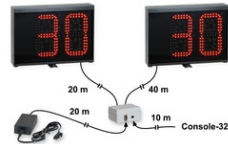

Art.259-01
FS-30s supplementary 30s display for KIT-FS-30s
Size: 41x29x8,5cm. - Weight: 5,1kg.

ACCESSORIES (not included):

• SCOREBOARD CONTROL CONSOLE:

1. **Console-700 Art.308-01** ... >> [Photo](#)
  The 30 seconds indicators are controlled using the "Console-700" control console for the electronic scoreboard, which we recommend be connected to the "**Time-Console-03**", especially designed with 3 convenient levers to make it easier to operate the 30 seconds shot clock.
2. **FS-24s-CONSOLE** (Art.233-10) ... >> [Link](#) ... >> [Photo](#)
  The **FS-24s-CONSOLE** is used only if the **Console-700** (art.308-01) is not at one's disposal. It is used for **autonomously commanding** only the 30-second **FS-24s-H20** shot clocks (for basketball) or the 30-second **KIT-FS-30s** shot clocks (for water polo).