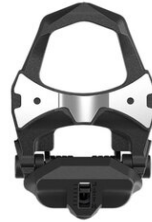

Art.772-60 **EUR 49.10**
Left pedal body for Assioma

This pedal body has an extended release torque range (8-20Nm) and the springs in black color.

Weight: 0.06kg.

Art.772-61 **EUR 49.10**
Right pedal body for Assioma

This pedal body has an extended release torque range (8-20Nm) and the springs in black color.

Weight: 0.06kg.

Art.772-72 **EUR 32.70**
Replacement set for Assioma - bearings, hex nuts, end cap, etc.
Weight: 0.02kg.