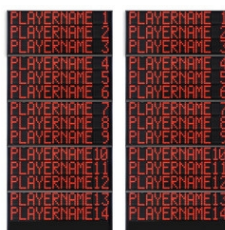

Item codes and prices (not including VAT)

Art.262F EUR 10 335.00

FS-414F Panels of players' names, 2x14 players

Size: 2x 145x300x11,5cm. - Weight: 206kg.