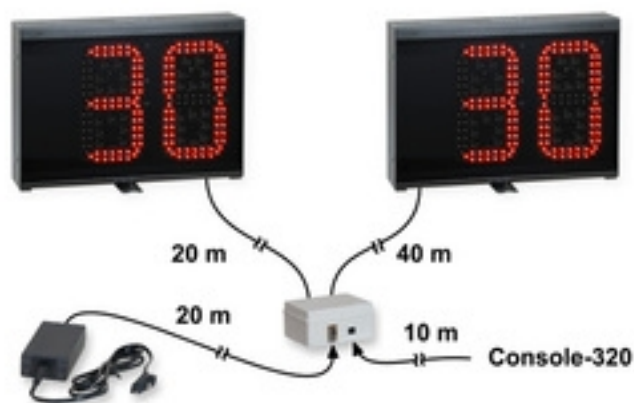

ACCESSORIES (not included):

• SCOREBOARD CONTROL CONSOLE:

1. **Console-700 Art.308-01** ... >> [Photo](#)
  The 30 seconds indicators are controlled using the "Console-700" control console for the electronic scoreboard, which we recommend be connected to the "**Time-Console-03**", especially designed with 3 convenient levers to make it easier to operate the 30 seconds shot clock.
2. **FS-24s-CONSOLE** (Art.233-10) ... >> [Link](#) ... >> [Photo](#)
  The **FS-24s-CONSOLE** is used only if the **Console-700** (art.308-01) is not at one's disposal. It is used for **autonomously commanding** only the 30-second **FS-24s-H20** shot clocks (for basketball) or the 30-second **KIT-FS-30s** shot clocks (for water polo).

Item codes and prices (not including VAT)

Art.259 **EUR 942.00**
KIT-FS-30s , pair of 30s + 24V adapter + cables
Size: 2pz 41x29x8,5cm + cables cm. - Weight: 15.8kg.

Art.259-01 **EUR 304.00**
FS-30s supplementary 30s display for KIT-FS-30s
Size: 41x29x8,5cm. - Weight: 5,1kg.

Art.308-01 **EUR 535.00**
Console-700, multisport console with 7 touchscreen display
Size: 24.5x17x8.5cm. - Weight: 1.35kg.

Art.232-03 **EUR 51.00**
Time-Console-03, additional console for chronometer and 24/14/30 second shot clock
Size: 12x8.2x2.5cm. - Weight: 0.32kg.

Art.233-10 **EUR 262.00**
FS-24s-CONSOLE
Size: 28,3x10x6,8cm. - Weight: 1,2kg.