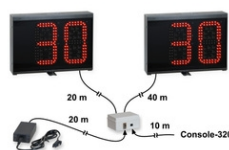

Art.259 **EUR 942.00**
KIT-FS-30s , pair of 30s + 24V adapter + cables
Size: 2pz 41x29x8,5cm + cables cm. - Weight: 15.8kg.