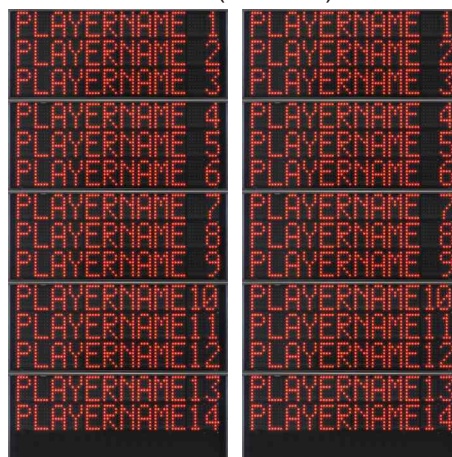

Size and Weight

FS-412E: 2pcs 80x240cm, 95kg

FS-414E: 2pcs 80x300cm, 117kg

Suggested sports

FS-412E: Basketball, Volleyball, Five-a-side.

FS-414E: Handball, Waterpolo, Basketball, Volleyball, Five-a-side.

D. Side displays showing all player's names

FS series scoreboards displaying players' names are as follows:

12 players per team

14 players per team

FS-412F (art.260F)

FS-414F (art.262F)

Functions displayed for each player:

Player name: 12 characters, 15cm high.